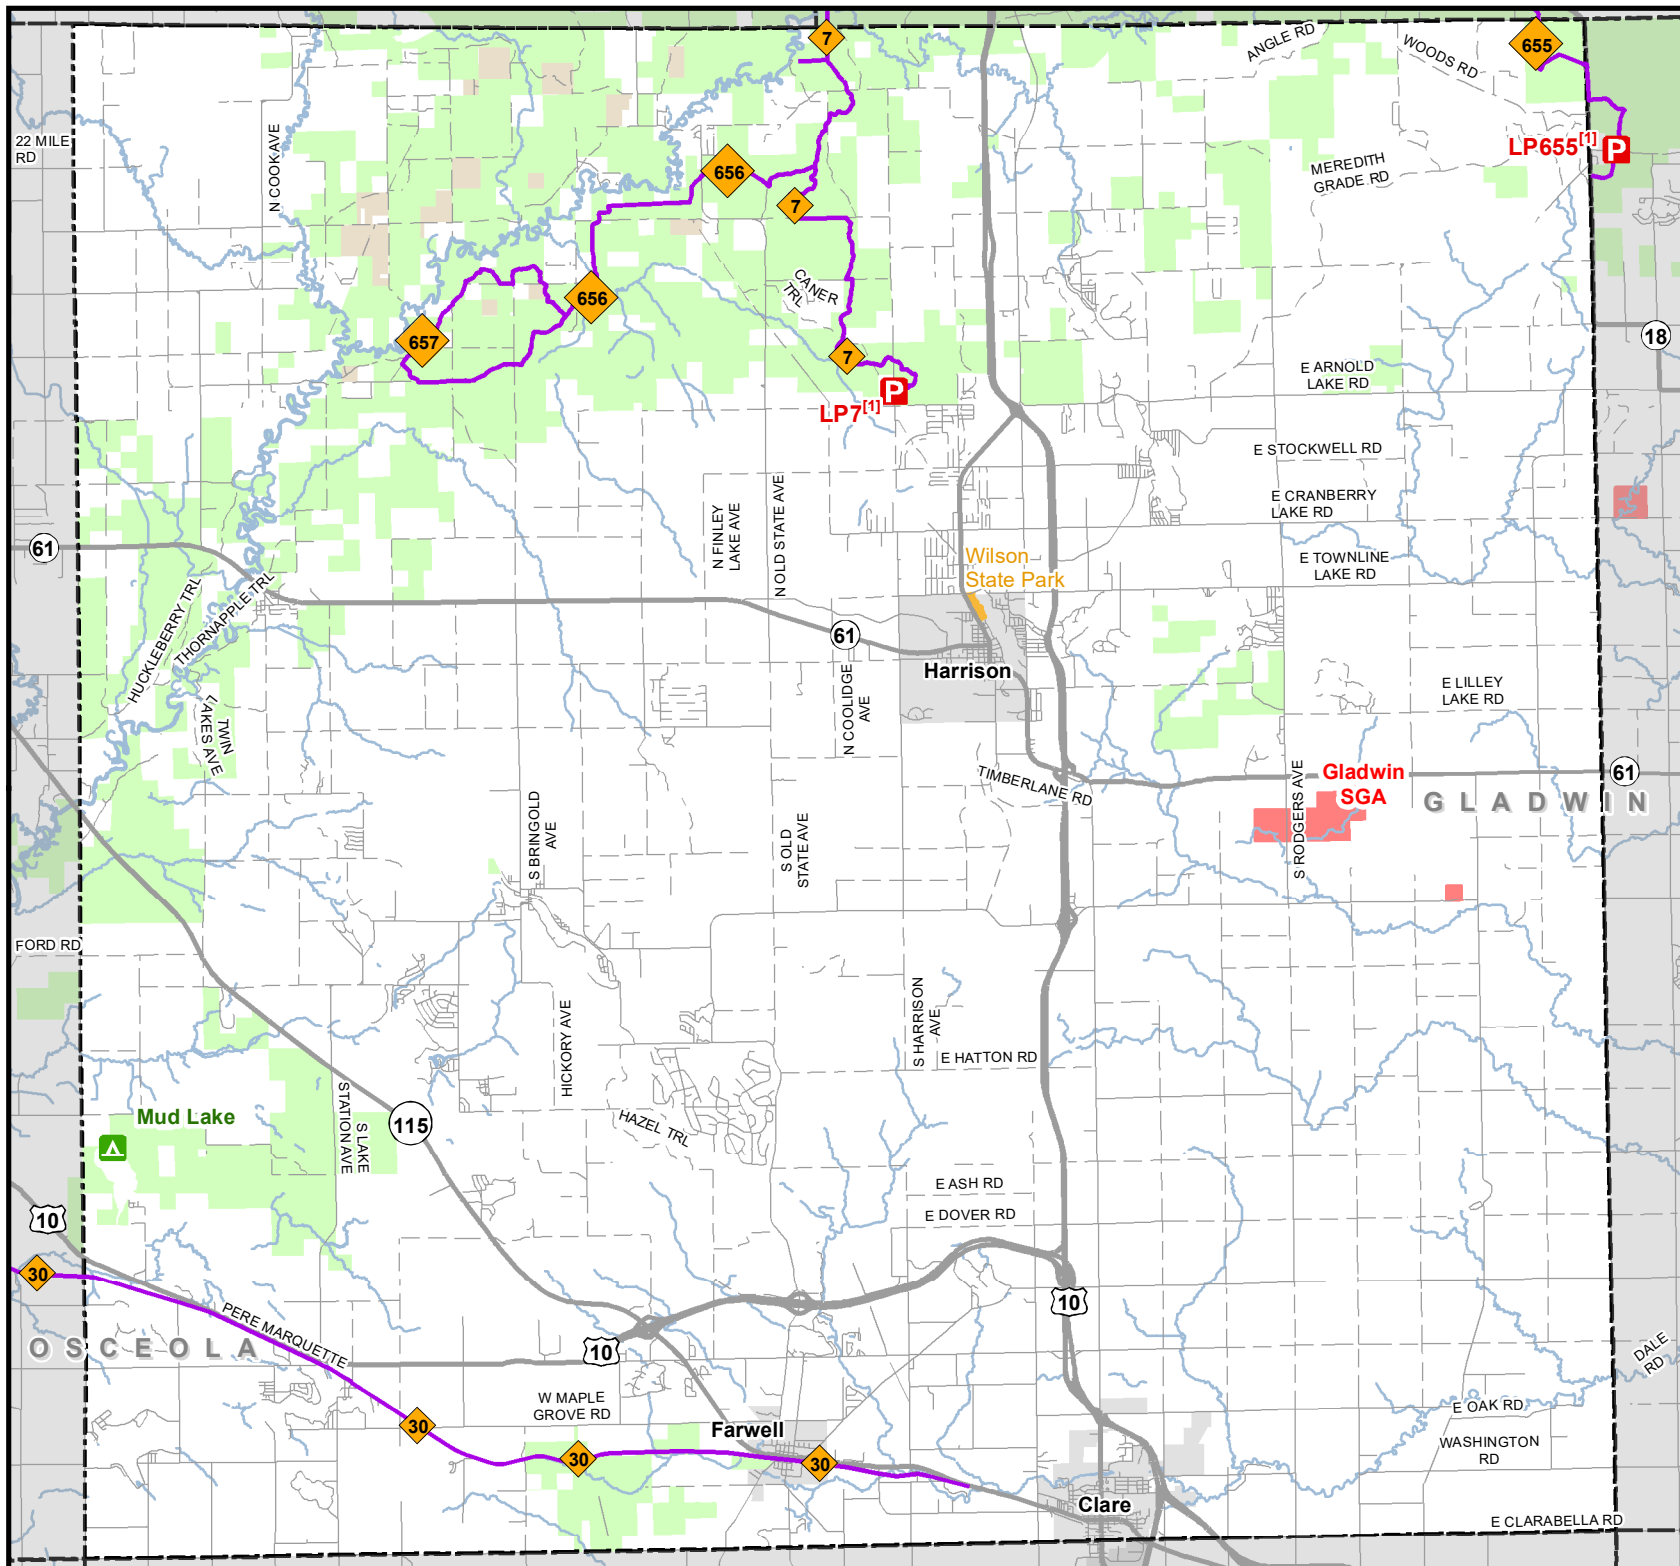

Michigan Department of Natural Resources Designated Snowmobile Trails

Clare County, MI
December 4, 2019

0 1 2 Miles

- P Parking Lot
- ▲ State Forest Campground
- Designated Snowmobile Trails
- Highway
- Paved Road
- Gravel or Dirt Road
- State Park Boundary
- State Forest Land
- State Game Area
- Federal Land
- City or Village
- County Boundary Outline

LP7^[1] Eastside North Harrison Ave,
North of West Edmond Woods Rd

RIDE RIGHT
Michigan.gov/snowmobiling